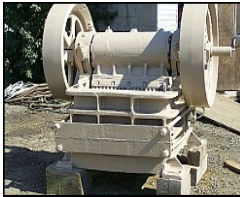

SAVONA EQUIPMENT LTD.

Box 176, Savona, BC - Located 20 min. west of Kamloops on Trans Canada Hwy.
Call Jerry Downey or Kane Desmond or David Karstein PH: 373-2424 FAX: 373-2323

GOLD RUSH MINING EQUIPMENT

JOHN DEERE 425KW GENERATOR
IN 40' TANDEM AXLE TRAILER

37.5 KVA 480 VOLT 3 PHASE
KUBOTA DIESEL GENERATOR

FIRST AID MOBILE
TREATMENT CENTRE

1000 GALLON TANK

FIBREGLASS STORAGE TANKS
1-6000 GAL. 2-10,000 GAL.

CAT 226B SKID STEER

BELT CONVEYORS

16 YARD HOPPER/FEEDER

6' DIA X 20' CULVERT

PLATE AND STRUCTURAL STEEL

GOOD SUPPLY OF NEW AND USED ANGLE BEAM CHANNEL AND PLATE STEEL

PUMPS

SLURRY PUMPS

DEUTZ DIESEL TRASH PUMP

88 HP FLYGT PUMP

9" X 36" JAW CRUSHER

5" X 12" Whitelaw Jaw Crusher

2' SYMONS CONE CRUSHER

ELECTRICAL TRANSFORMERS

Call Savona: (250) 373-2424

Visit our website: www.savonaequip.com Email: sales@savonaequip.com